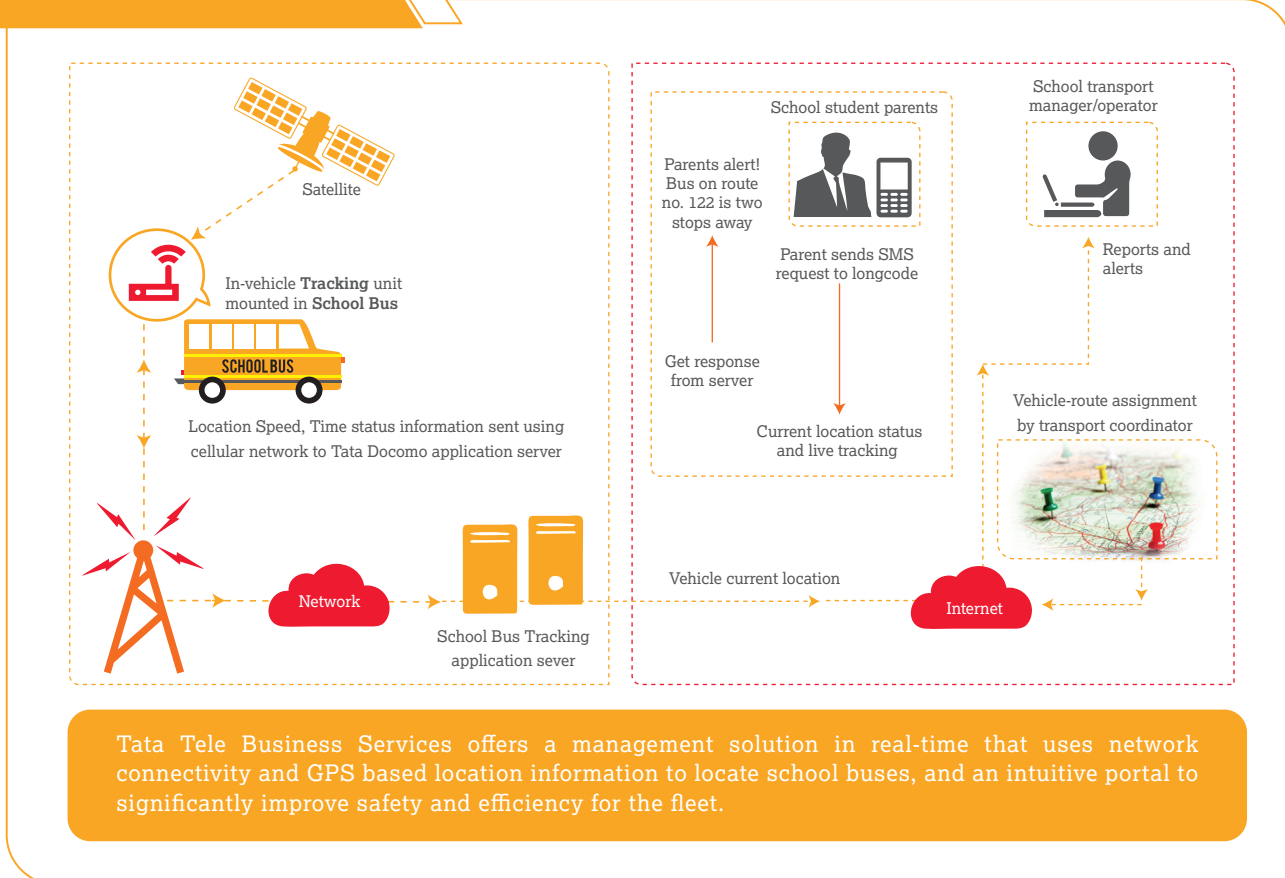

TRACK YOUR FLEET OF
SCHOOL BUSES.
ANYTIME, ANYWHERE.

SCHOOL BUS TRACKING

School Bus Tracking is a location based service that helps you track the safety and location of school children while in transit. Educational institutes across the country are steadily adopting this service for the safety and security of children.

A SMART SAFETY SOLUTION

Our School Bus Tracking is specially designed for you to manage your fleet of buses effortlessly by transforming them into Smart Buses. This service provides real-time information on the whereabouts of your buses. Security features like access card, live image capture can also be integrated to ensure added safety of school children.

Typical Architecture

BUSINESS ADVANTAGES

- End-to-end service including device, application and connectivity, means greater accountability and lower cost of ownership
 - Access to scalable and future-proof services means you need not invest up front
 - Quick and seamless deployment helps you get started at the earliest
 - Real-time tracking and alerts help you monitor safety during transit
-

- **Real-time tracking:** Track your bus real-time on web
 - **Route replay:** Replay the route that a bus has taken
 - **Geo-fencing:** Get an alert as soon as the bus deviates from defined location
 - **Geo-tagging:** Each bus-stop is marked on map to know bus position relative to school stops
 - **Parent alerts:** Parents of the wards get alerts for pick-up and drop when school bus is reaching their respective stop
 - **Speed estimates:** Get average and real time speed
 - **Over speeding alerts:** Set a target speed and get SMS alert on over speed. Also, get a history of all such alerts
-